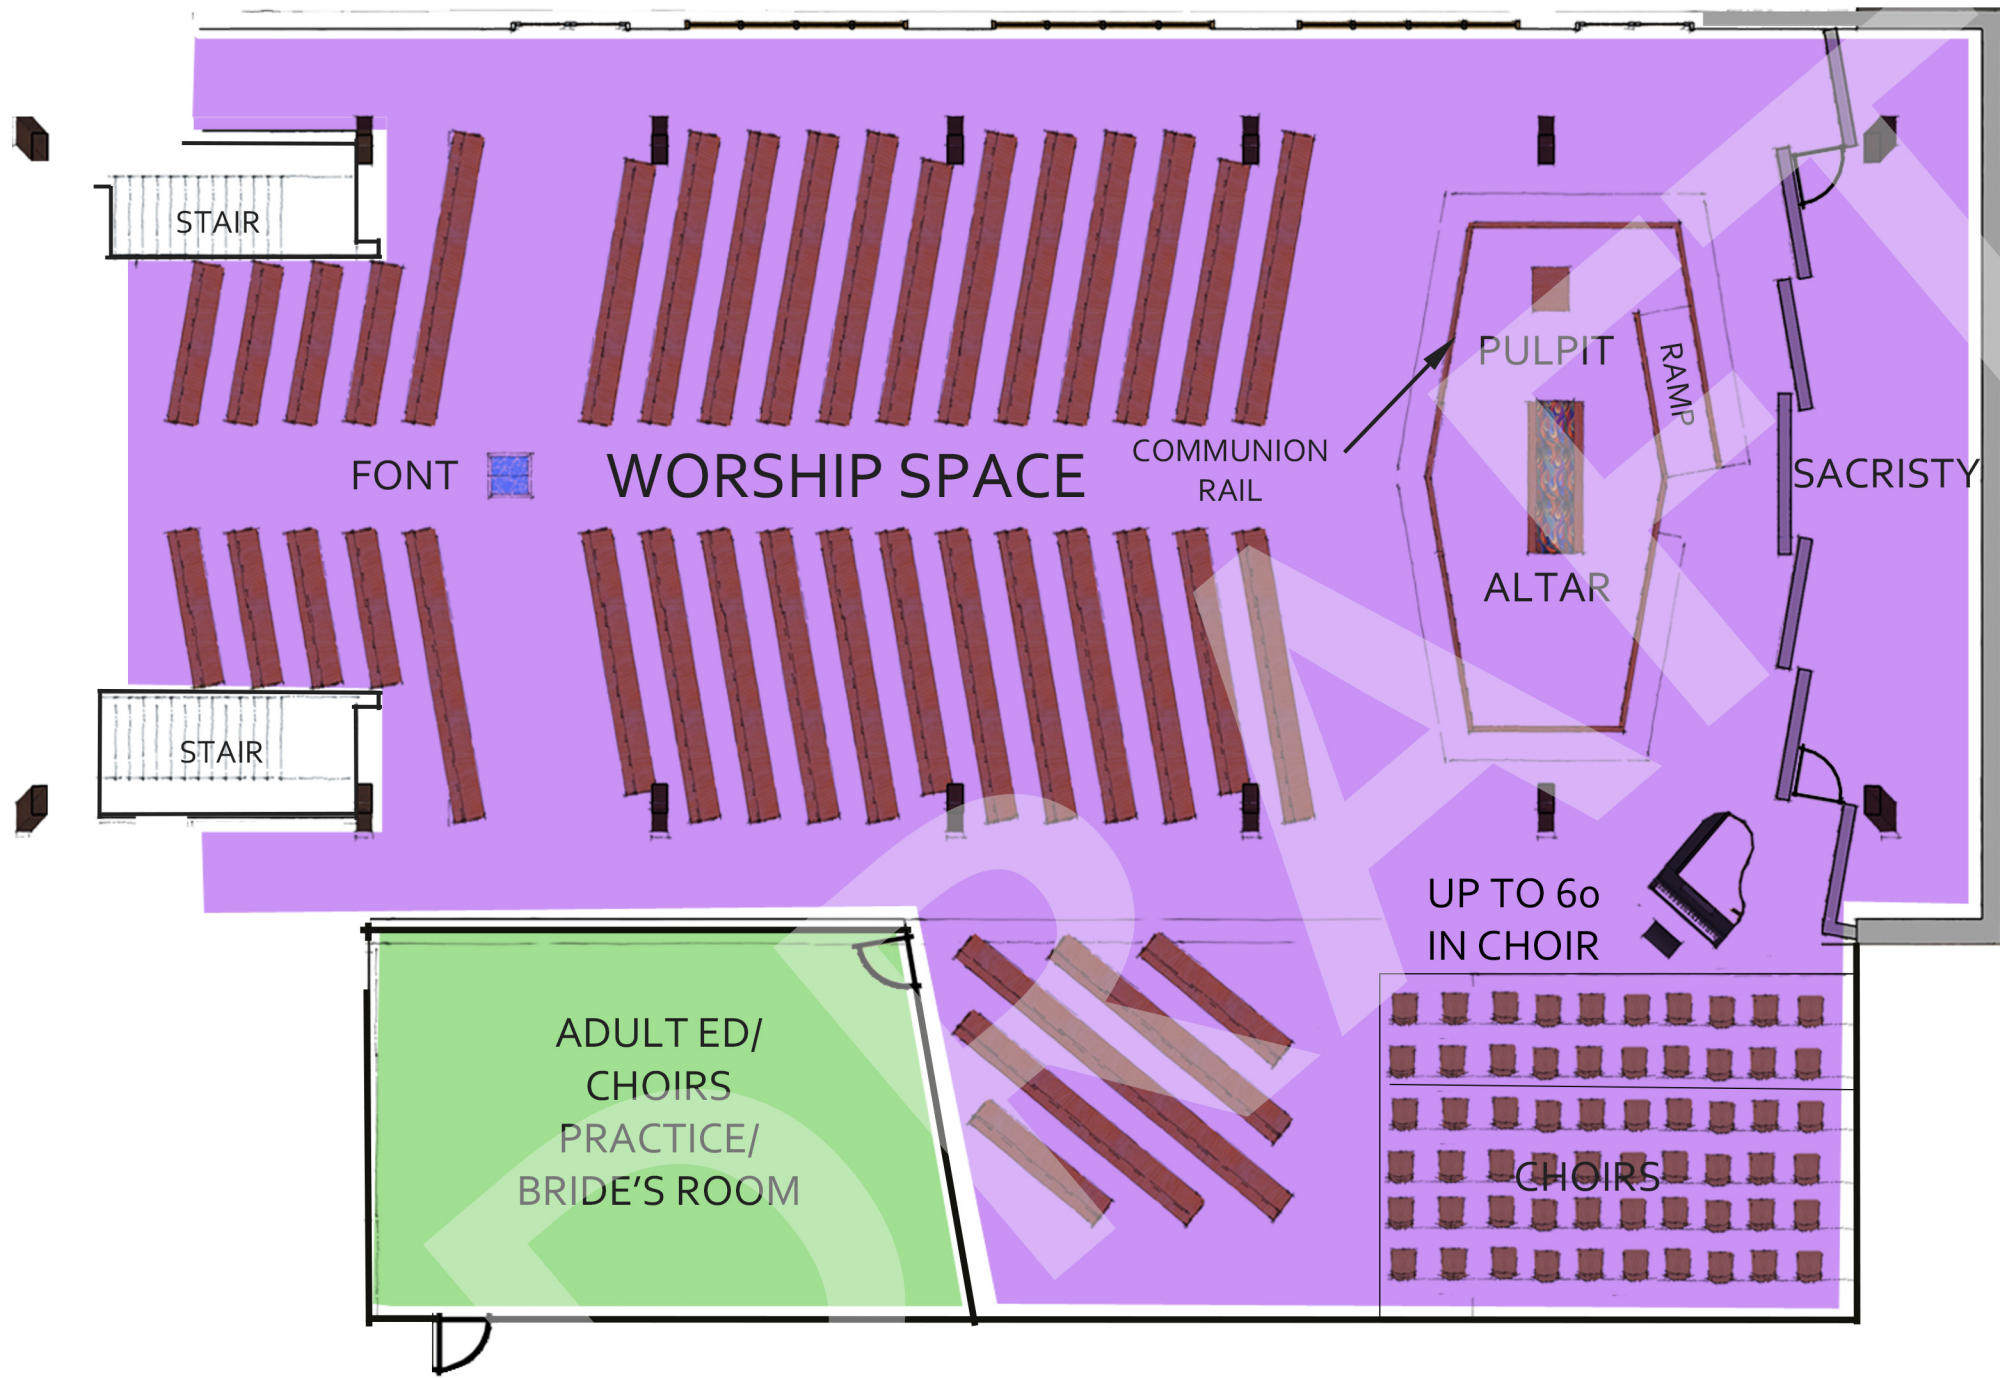

First Lutheran Church
Lincoln, Nebraska

SANCTUARY OPTION

First Lutheran Church
Lincoln, Nebraska

SANCTUARY OPTION

First Lutheran Church
Lincoln, Nebraska

MASTER PLAN

First Lutheran Church
Lincoln, Nebraska

MASTER PLAN

First Lutheran Church
Lincoln, Nebraska

MASTER PLAN

RDg...
PLANNING • DESIGN

First Lutheran Church
Lincoln, Nebraska

MASTER PLAN